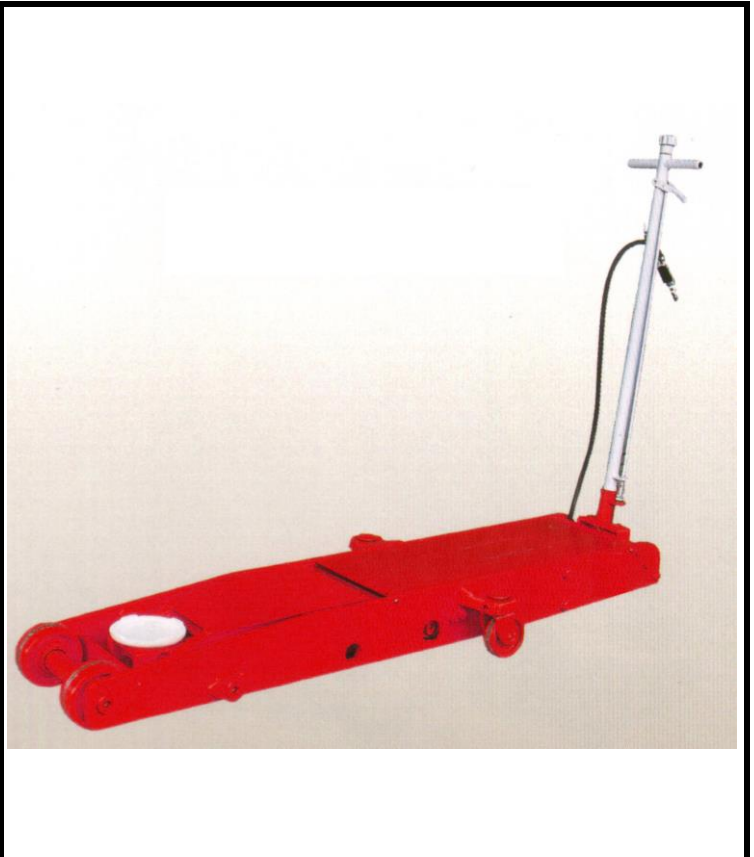

CATALOG SHEET

MODEL:YMA-1500VL

AIR ACTIVATED LOW-PROFILE LONG FRAME GARAGE JACK		
SPECIFICATIONS	(inch)(lbs.)	(mm)(kg)
LOAD CAPACITY	15TON	
LIFTING RANGE		
MINIMUM	6-1/8"	150
MAXIMUM	24-3/4"	625
HYDRAULIC LIFT	18-3/4"	475
OVERALL LENGTH	75-1/2"	1920
OVERALL HEIGHT	52"	1310
OVERALL WIDTH	26-3/8"	673
MAX.FRAME HEIGHT	7"	175
NET WEIGHT	748lbs.	340kg
AIR PRESSURE	0.8~1.0MPa	
LIFTING TIME	No load 70sec. 15Ton load 130sec.	